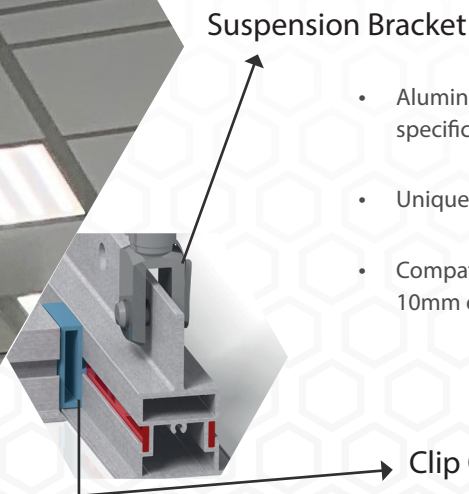

# Grid Ceiling

Available as  
walk-on or  
standard grid ceiling

- Aluminium painted grid to match customer specific requirements
- Unique clip in cross-rails
- Compatible with FM approved flush 34mm panels, 10mm or metal tile infills

## Summary Specification

<b>Components</b>	6063 T6 aluminium main runner and perimeter trims with tile options of:
1.	Puracore <sup>®</sup> 34mm panel (walk-on) flush rear surface - FM Approved
2.	Puracore <sup>®</sup> 10mm panel (non walk-on) - FM Approved
3.	Metal tile infill
<b>Typical Dimensions</b>	1200x 600 or 1200 x 1200 grid layouts (other formats available)
<b>Finish</b>	Infil Panel Finished to match project specification eg: White aluminium, Stainless steel, PET/WFSL
<b>Fixing</b>	Clip in cross rails and Suspension Bracket